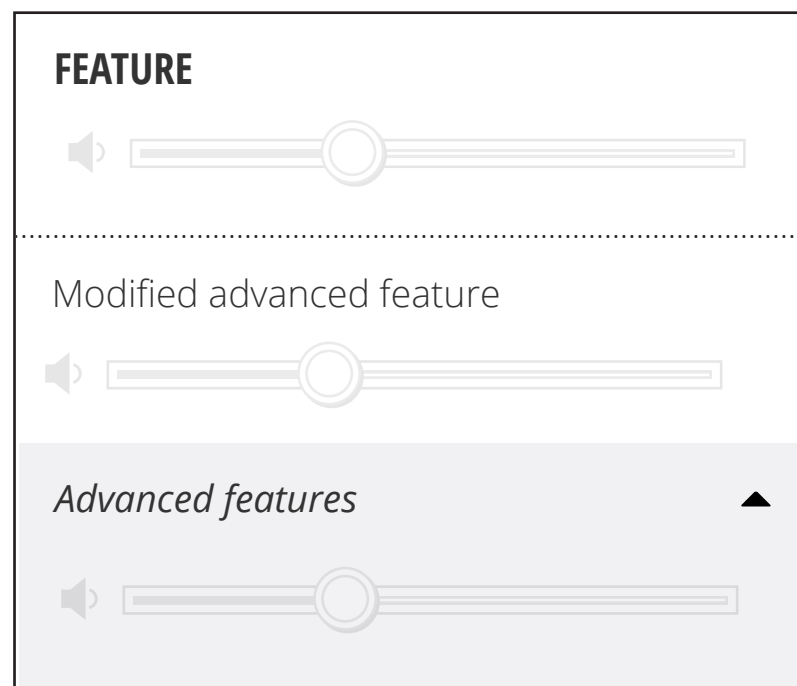

GENERAL BEHAVIOUR

TEXT SIZE

Controls the size of all text

Text size

Advanced features

TEXT SIZE

Controls the size of all text

Text size