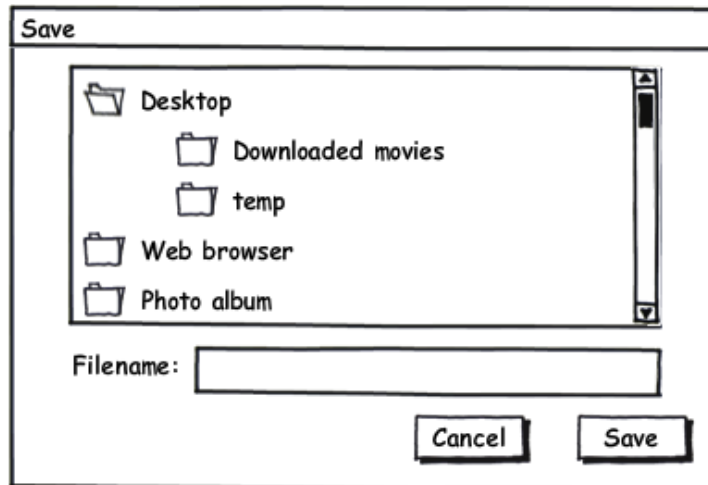

Next capture in   seconds.