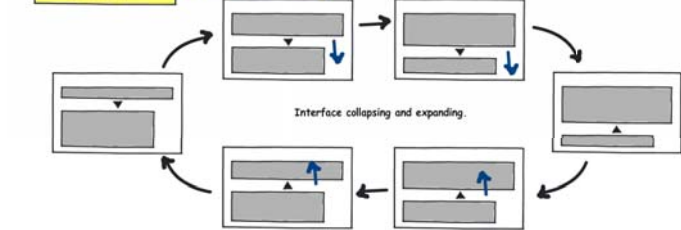

These diagrams describe how the prototype works.

Please review prior to performing the evaluation.

Image Capture System [New](#) | [Open](#) | [Save](#) | [Export](#) | [Quit](#)

[Options](#)

Magnify All: None  100%

Image Capture System [New](#) | [Open](#) | [Save](#) | [Export](#) | [Quit](#)

Take Picture

[Options](#)

Magnify All: None  100%

Mouse click zoom in / out  
(Keyboard: Enter key)

Double-click to Zoom  
(Keyboard: Enter key)

Magnify all images to the same level.

Delete image.  
(Keyboard: Delete key)

Expand

Next capture in      seconds.

Mouse click to zoom in / out  
(Keyboard: Enter key)

Stop automatic capture  
(Keyboard: Space bar)

Export Successful

The larger postcards are the "Zoomed" versions that should appear inside the Zoom window.

The smaller postcards are the Thumbnail images that should appear on the main interface.

(スプルア産物名一) 華遊山見鶴及島臥遊野湖ノ見リハ地産 (評者有別)