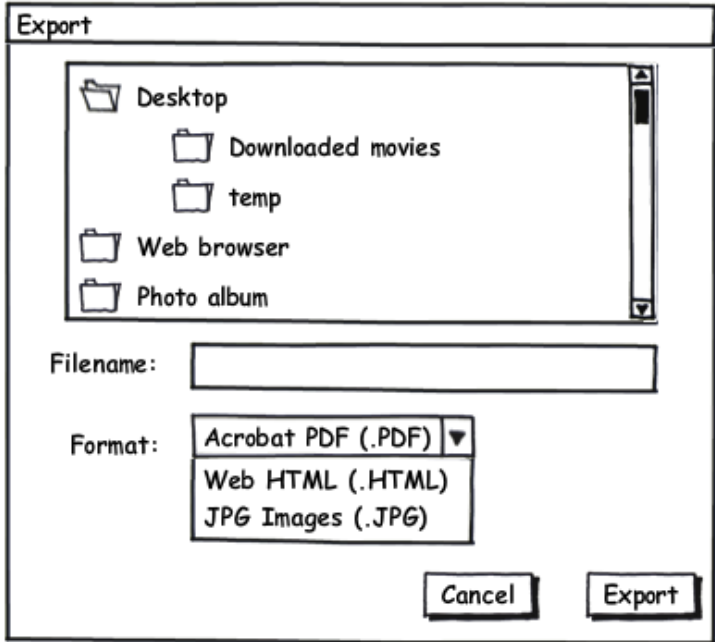

Display review picture  
after it is taken.

Start automatic capture  
(Keyboard: Space bar)

Automatically take pictures  
after a specified interval.

Take Picture  
(Keyboard: Space bar)

Save Successful

Picture Added

Export Successful

The larger postcards are the "Zoomed" versions that should appear inside the Zoom window.

The smaller postcards are the Thumbnail images that should appear on the main interface.

(スプルア産物名一) 華遊山見鶴及島臥遊野湖ノ見リハ地産 (評者有別)