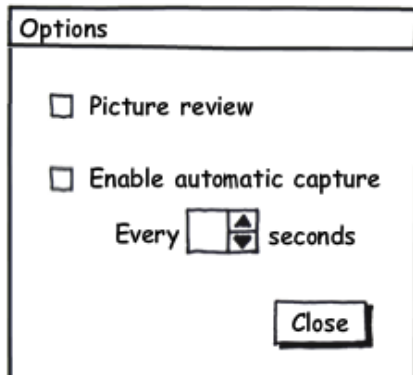

Magnify all images to the same level.

Delete image.  
(Keyboard: Delete key)

Expand

Next capture in      seconds.

Mouse click to zoom in / out  
(Keyboard: Enter key)

Stop automatic capture  
(Keyboard: Space bar)

Display review picture  
after it is taken.

Start automatic capture  
(Keyboard: Space bar)

Automatically take pictures  
after a specified interval.

Take Picture  
(Keyboard: Space bar)

Save Successful

Picture Added