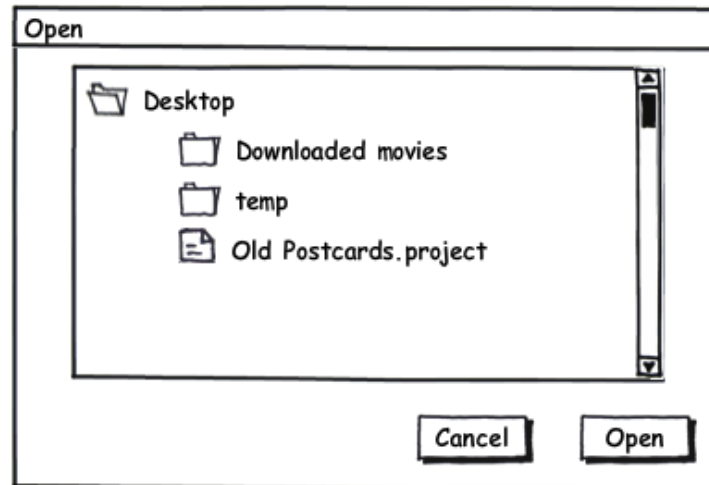

Next capture in   seconds.