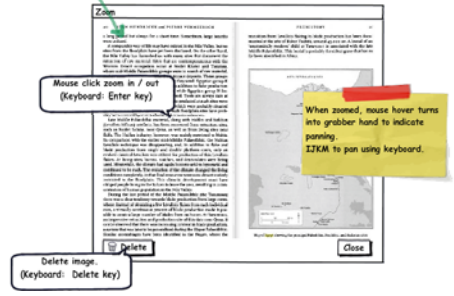

These diagrams describe how the prototype works.

Please review prior to performing the evaluation.