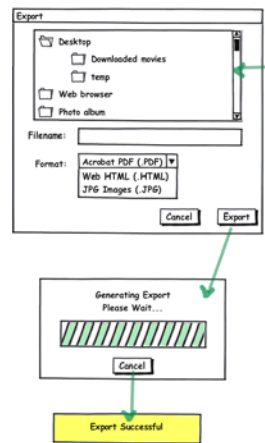

These diagrams describe how the prototype works.

Please review prior to performing the evaluation.

Image Capture System [New](#) | [Open](#) | [Save](#) | [Export](#) | [Quit](#)

[Options](#)

Magnify All: None  100%

Image Capture System [New](#) | [Open](#) | [Save](#) | [Export](#) | [Quit](#)

Take Picture

[Options](#)

Magnify All: None  100%

Mouse click zoom in / out  
(Keyboard: Enter key)

Double-click to Zoom  
(Keyboard: Enter key)

Magnify all images to the same level.

Delete image.  
(Keyboard: Delete key)

Expand

Next capture in      seconds.

Mouse click to zoom in / out  
(Keyboard: Enter key)

Stop automatic capture  
(Keyboard: Space bar)