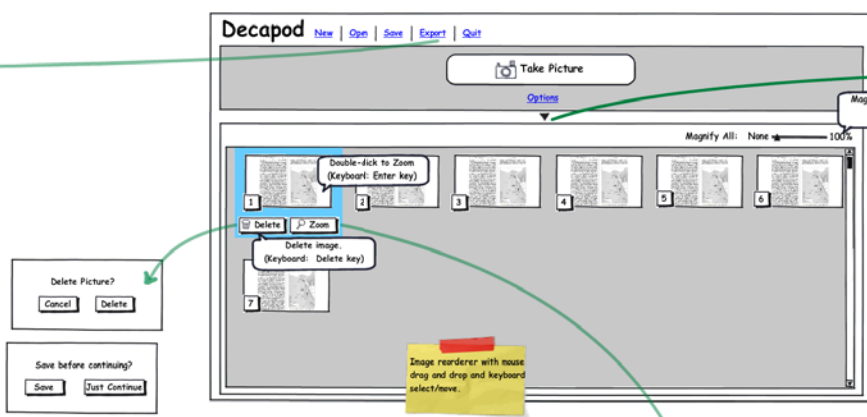

These diagrams describe how the prototype works.

Please review prior to performing the evaluation.

Image Capture System [New](#) | [Open](#) | [Save](#) | [Export](#) | [Quit](#)

[Options](#)

Magnify All: None  100%

Image Capture System [New](#) | [Open](#) | [Save](#) | [Export](#) | [Quit](#)

Take Picture

[Options](#)

Magnify All: None  100%

Mouse click zoom in / out  
(Keyboard: Enter key)

Double-click to Zoom  
(Keyboard: Enter key)

Magnify all images to the same level.

Delete image.  
(Keyboard: Delete key)

Expand

Next capture in      seconds.

Mouse click to zoom in / out  
(Keyboard: Enter key)

Stop automatic capture  
(Keyboard: Space bar)

Display review picture  
after it is taken.

Start automatic capture  
(Keyboard: Space bar)

Automatically take pictures  
after a specified interval.

Take Picture  
(Keyboard: Space bar)

Save Successful

Picture Added