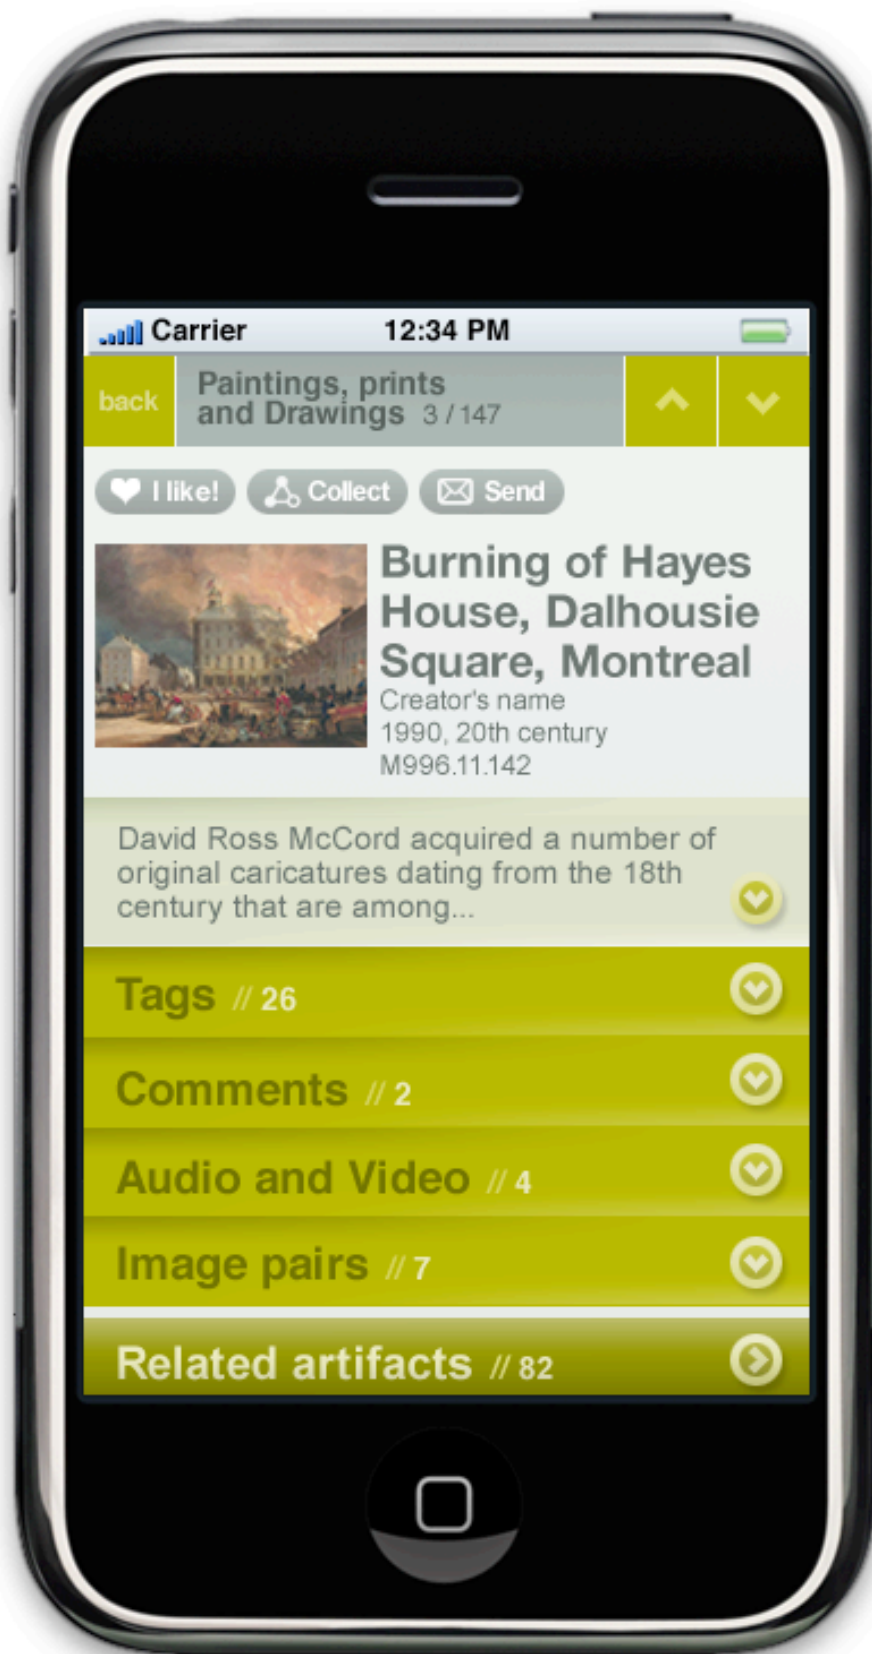

01. Main page

02. Enter object code

03. Exhibitions menu

04. Collections menu

06. Artifact's page (in museum)

07. Artifact's page (out of the museum)

08. Artifact's page – comments expanded