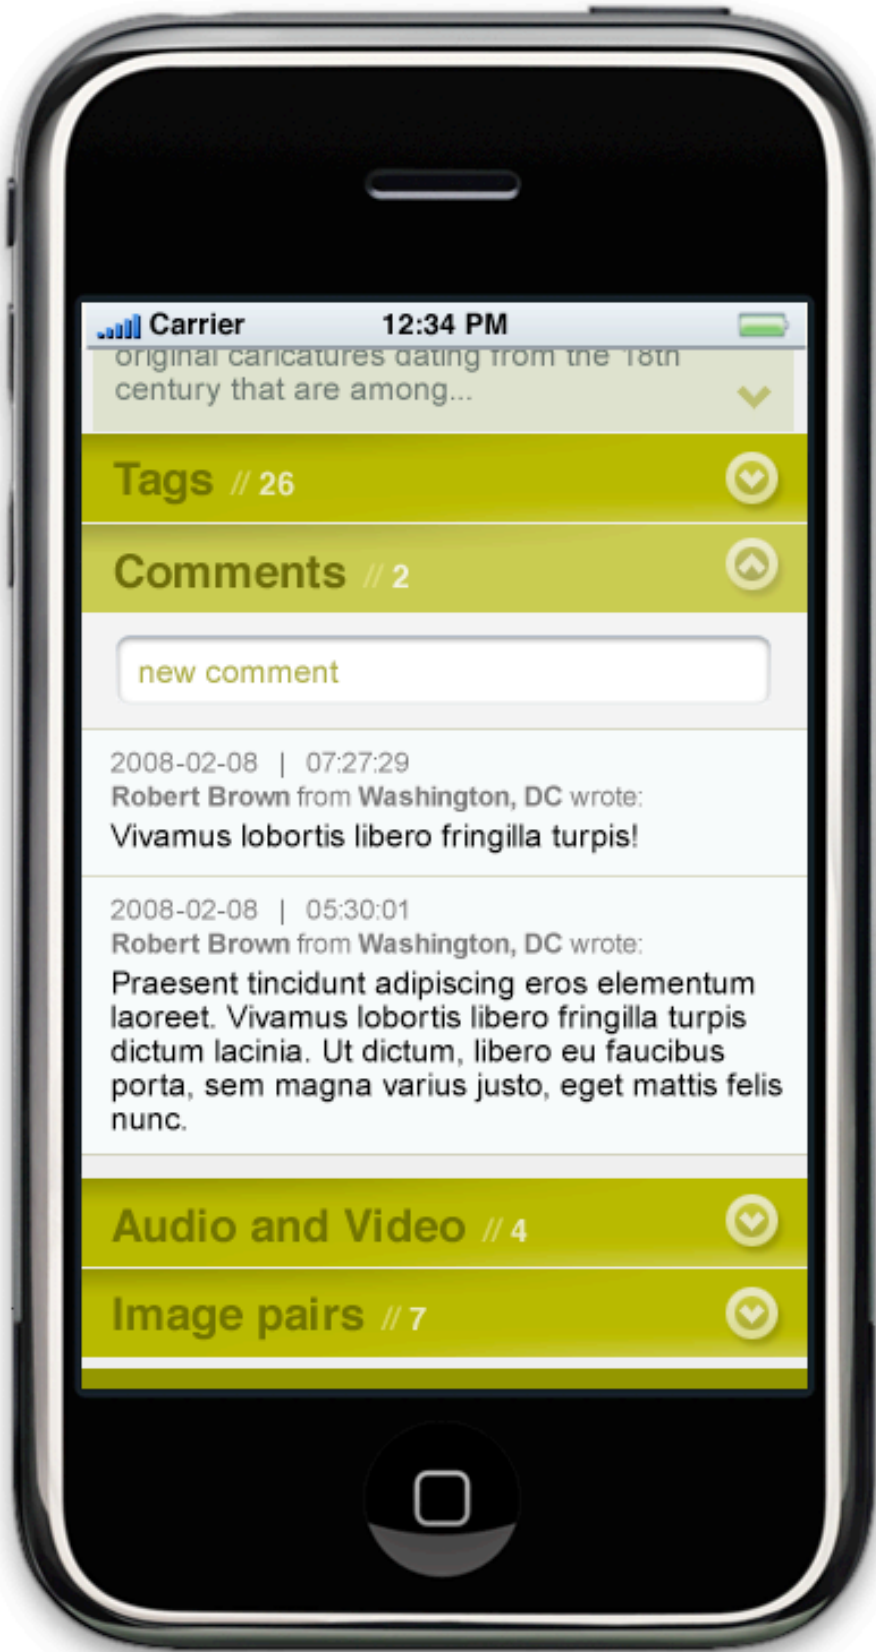

01. Main page

02. Enter object code

03. Exhibitions menu

04. Collections menu

06. Artifact's page (in museum)

07. Artifact's page (out of the museum)

08. Artifact's page – comments expanded