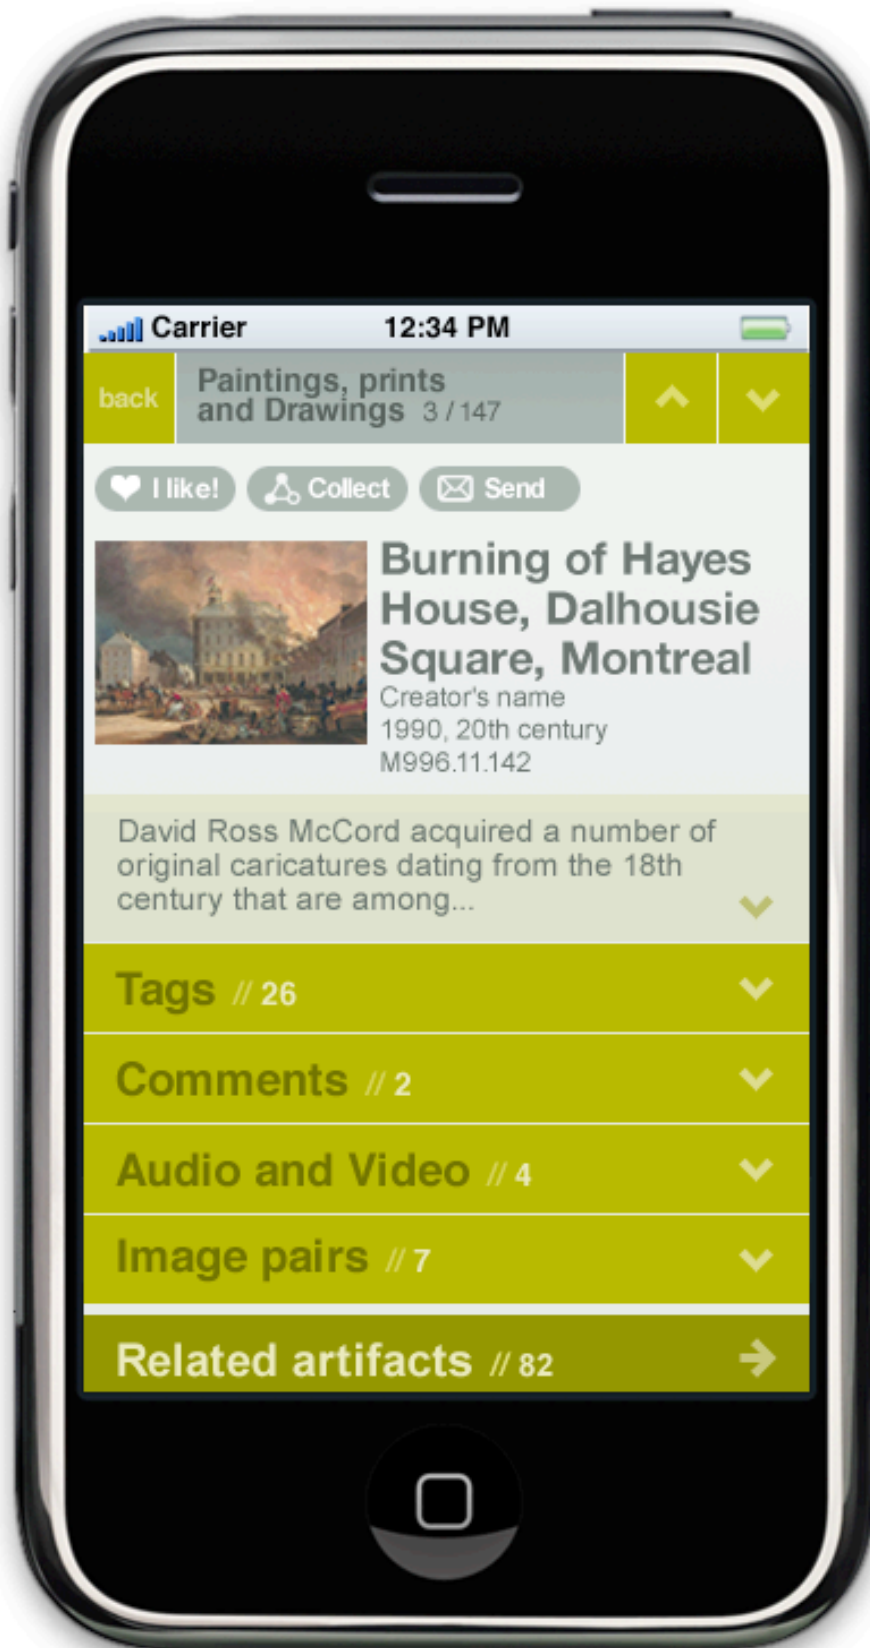

01. Main page

02. Enter object code

03. Exhibitions menu

04. Collections menu

06. Artifact's page (in museum)

07. Artifact's page (out of the museum)

08. Artifact's page – comments expanded