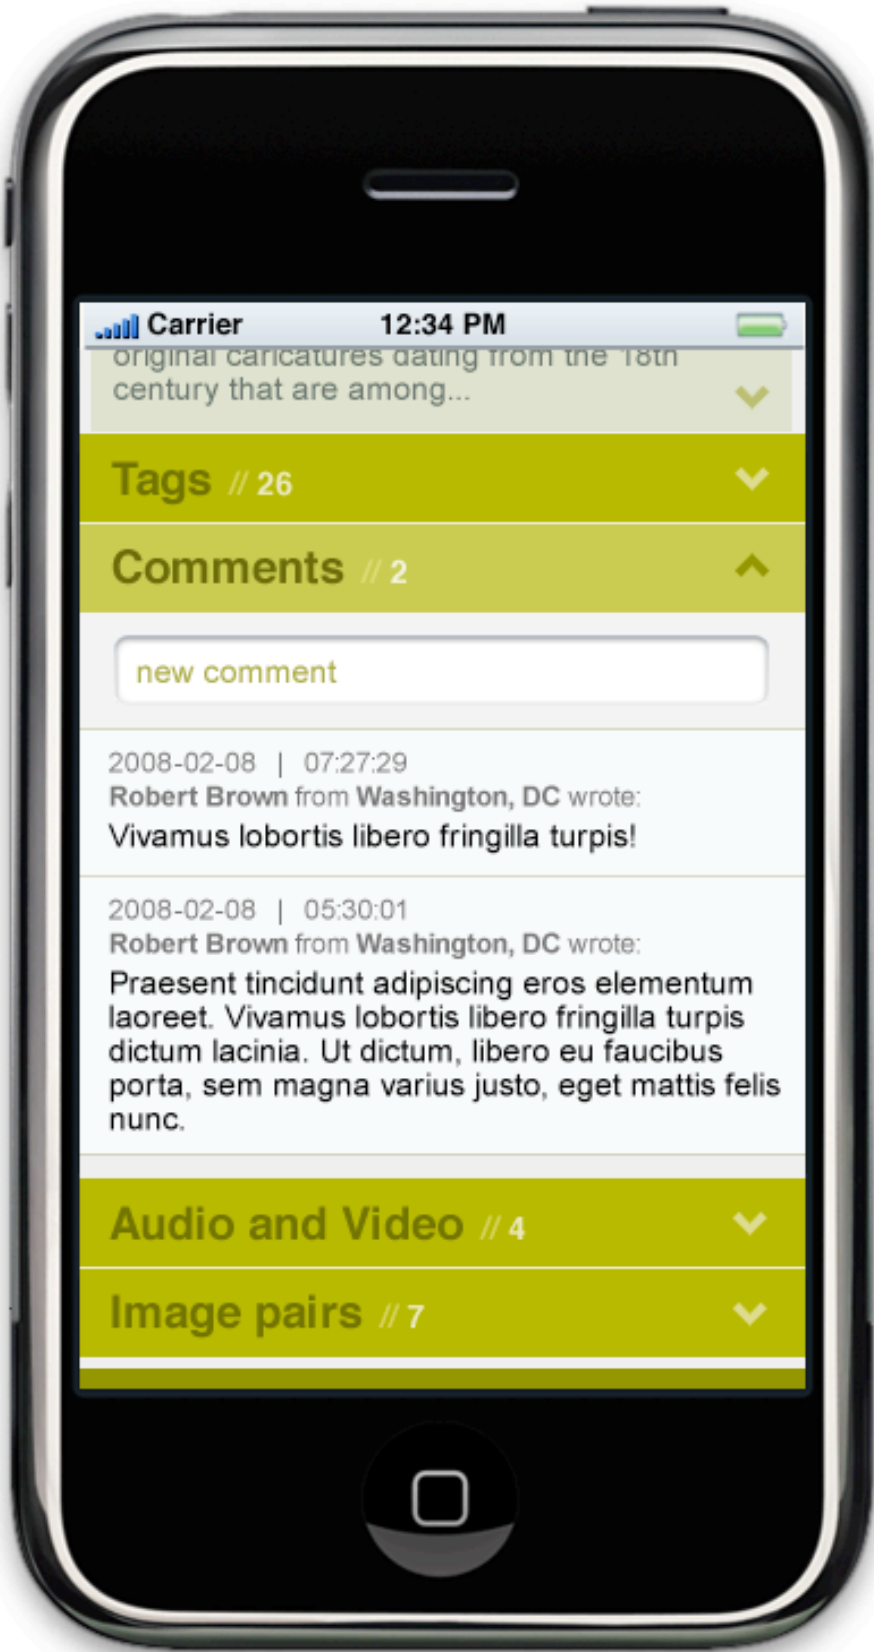

01. Main page

02. Enter object code

03. Exhibitions menu

04. Collections menu

06. Artifact's page (in museum)

07. Artifact's page (out of the museum)

08. Artifact's page – comments expanded