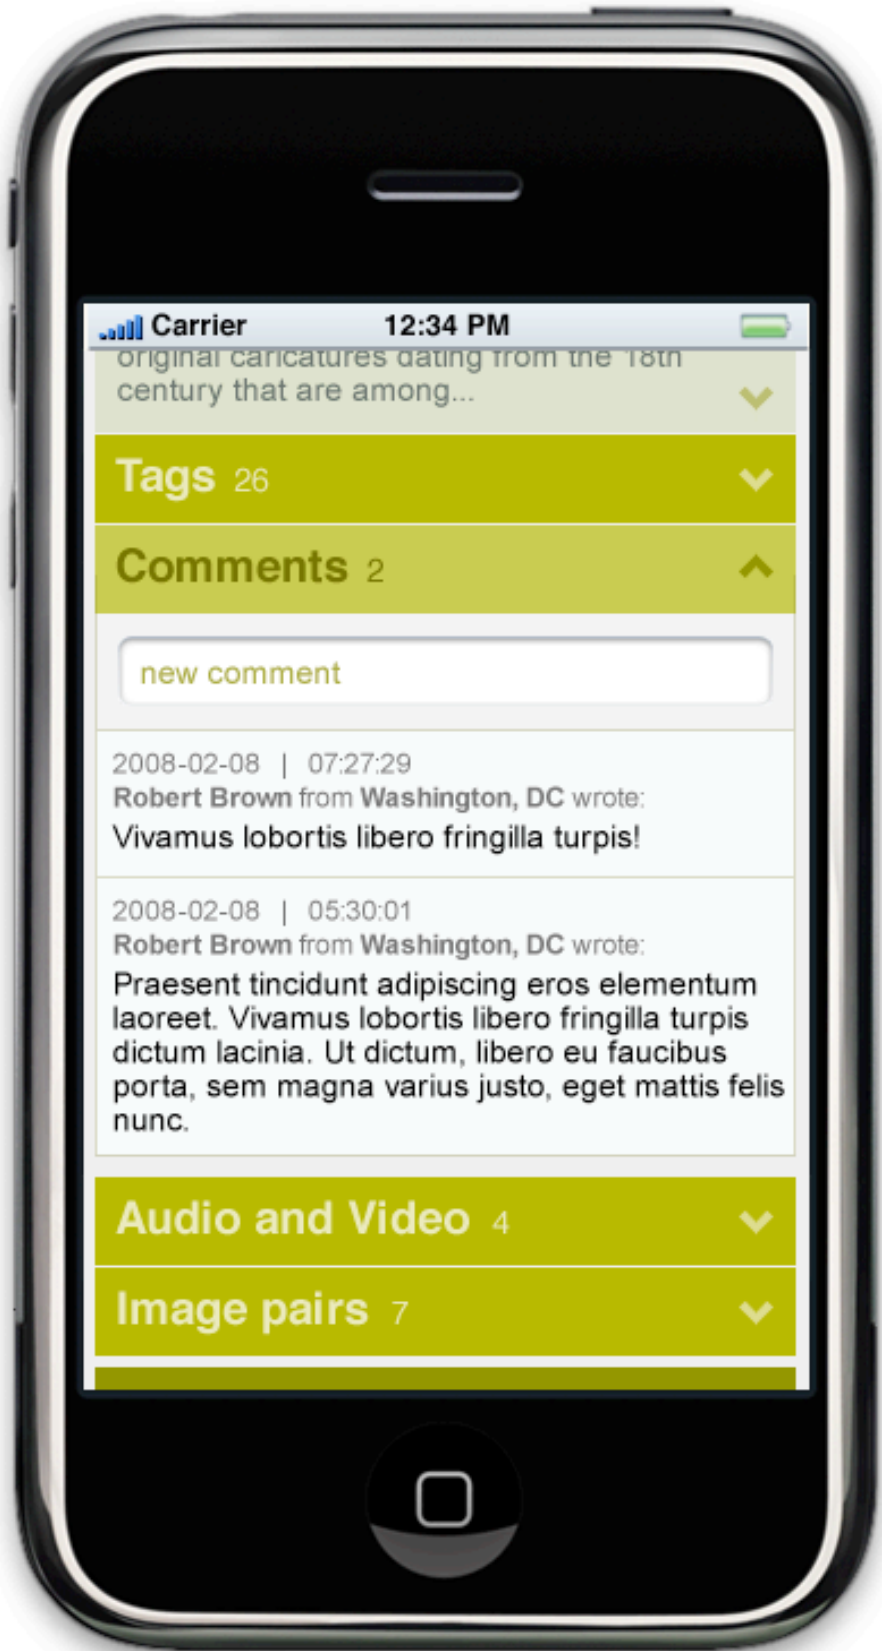

01. Main page

02. Enter object code

03. Exhibitions menu

04. Collections menu

06. Artifact's page (in museum)

07. Artifact's page (out of the museum)

08. Artifact's page – comments expanded