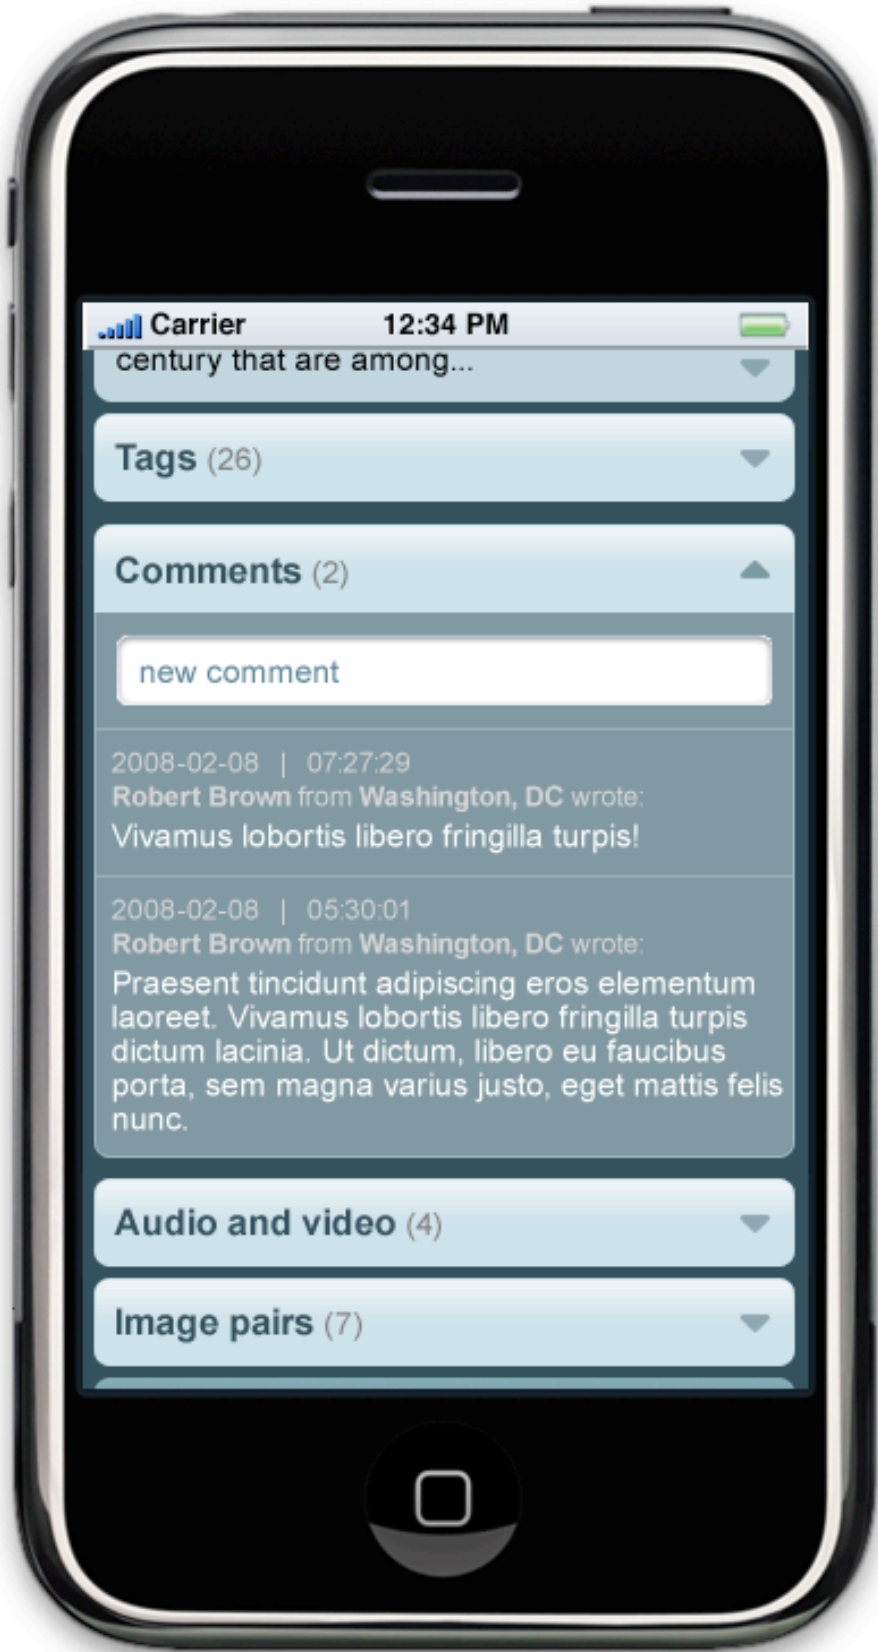

01. Main page

02. Enter object code

03. Exhibitions menu

04. Collections menu

06. Artifact's page (in museum)

07. Artifact's page (out of the museum)

08. Artifact's page – comments expanded