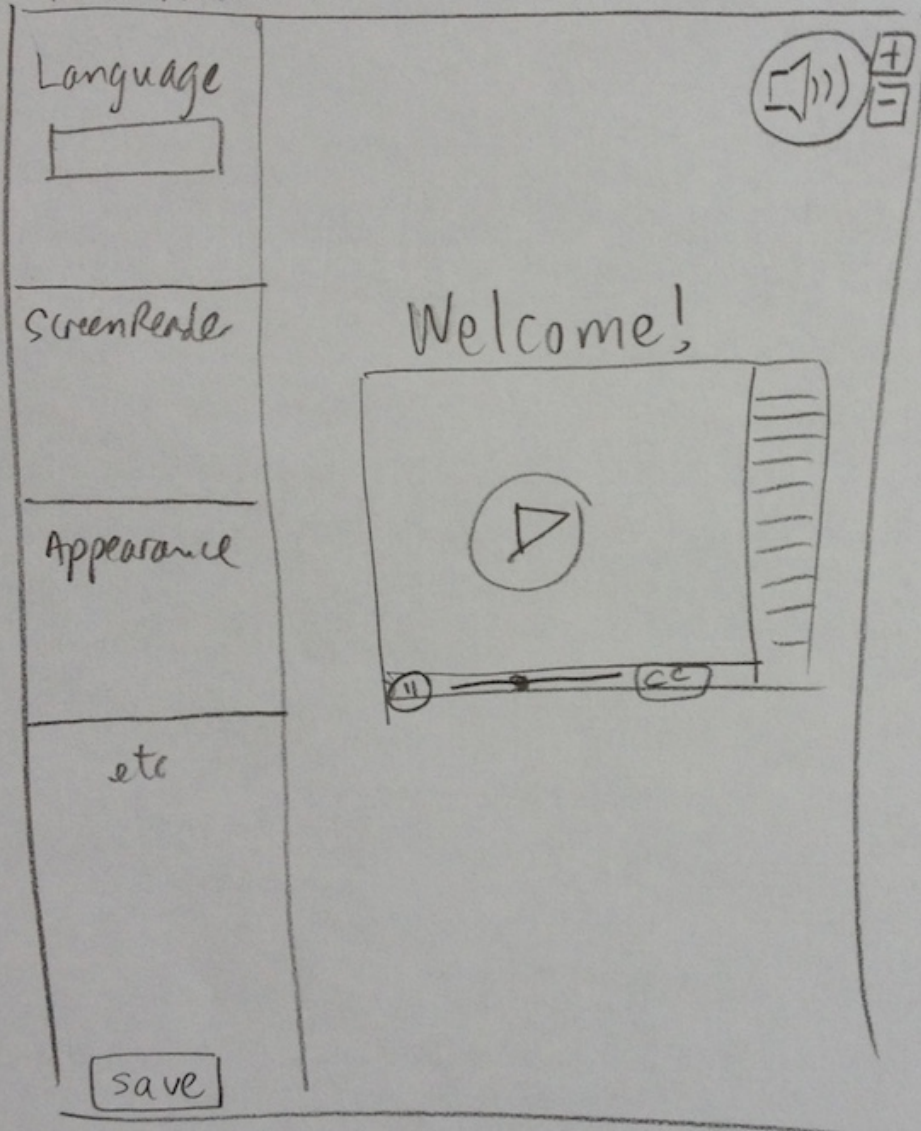

Screen 1 / switch-scanning ON
large
hi contrast
audio ON

- detect switch access?
- key press or mouse - scanning stops

Screen 2 ← large
hi contrast

 Screen Reader

Volume (1-10)

Words per minute

Next

Screen 3 { contrast
size (all), ...

• need a way to

Screen 4 -

Prefs Panel?

- video includes explanation of setting prefs & populated prefs panel
- explains refinement of prefs

ivate
f
intro

→ leads to prompt to refine prefs / explore further