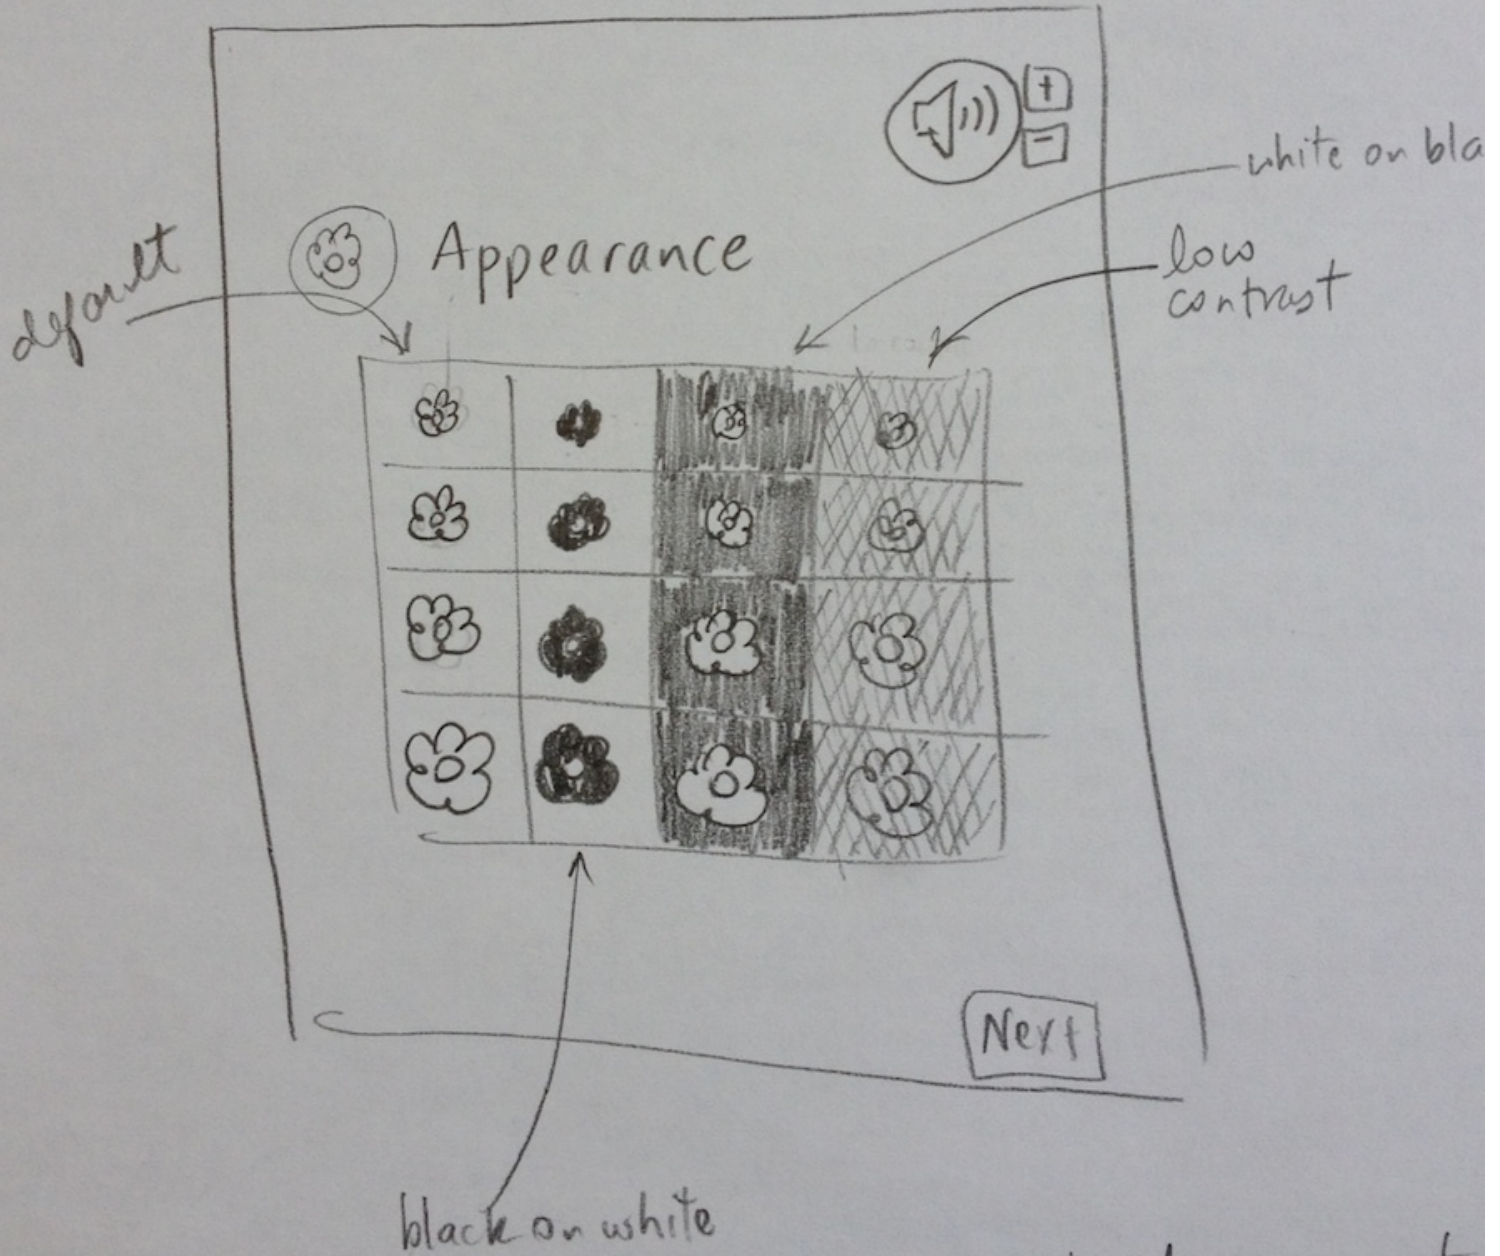

Screen 1 / switch-scanning ON
large
hi contrast
audio ON

- detect switch access?
- key press or mouse - scanning stops

Screen 2 ← large
hi contrast

 Screen Reader

Volume (1-10)

Words per minute

Next

Screen 3 { contrast
size (all), ...

• need a way to

Screen 4 -

Prefs Panel?

- video includes explanation of setting prefs & populated prefs panel
- explains refinement of prefs

ivate
f
intro

→ leads to prompt to refine prefs / explore further