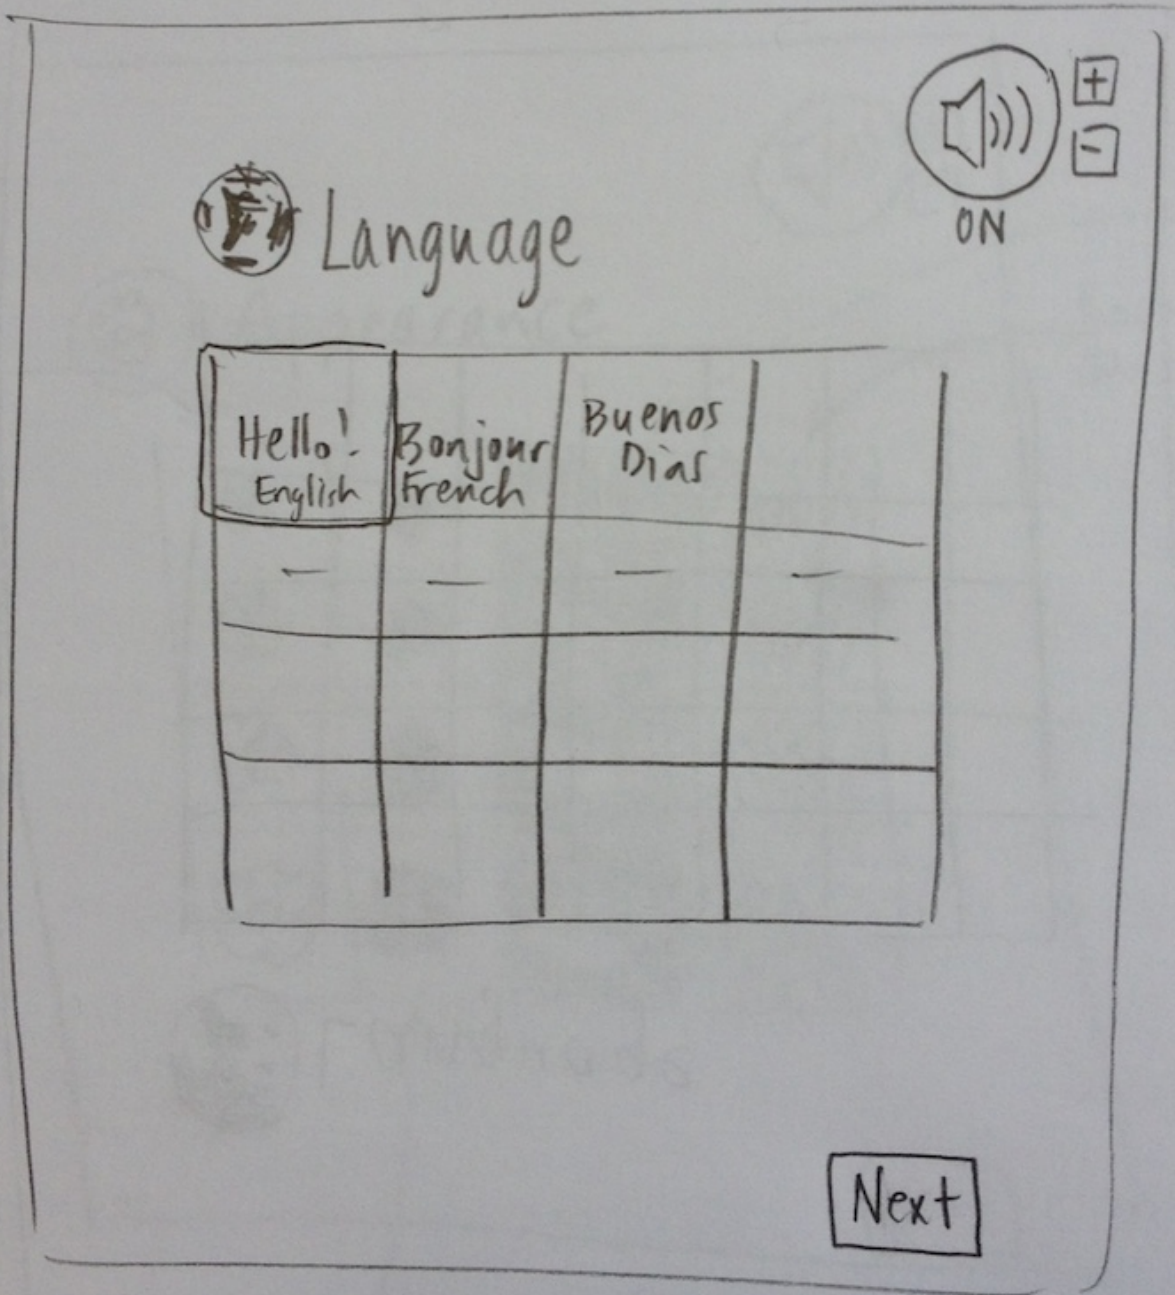

Screen 1 / switch-scanning ON
large
hi contrast
audio ON

- detect switch access?
- key press or mouse - scanning stops

Screen 2 ← large
hi contrast

 Screen Reader

Volume (1-10)

Words per minute

Next

Screen 3 { contrast
size (all), ...

• need a way to

Screen 4 -

Prefs Panel?

- video includes explanation of setting prefs & populated prefs panel
- explains refinement of prefs

ivate
f
intro

→ leads to prompt to refine prefs / explore further