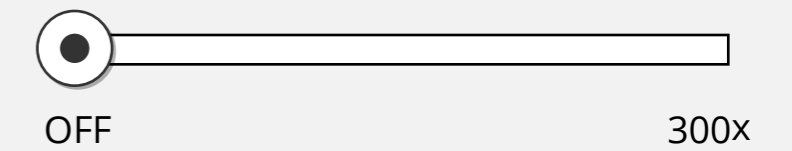

Magnification