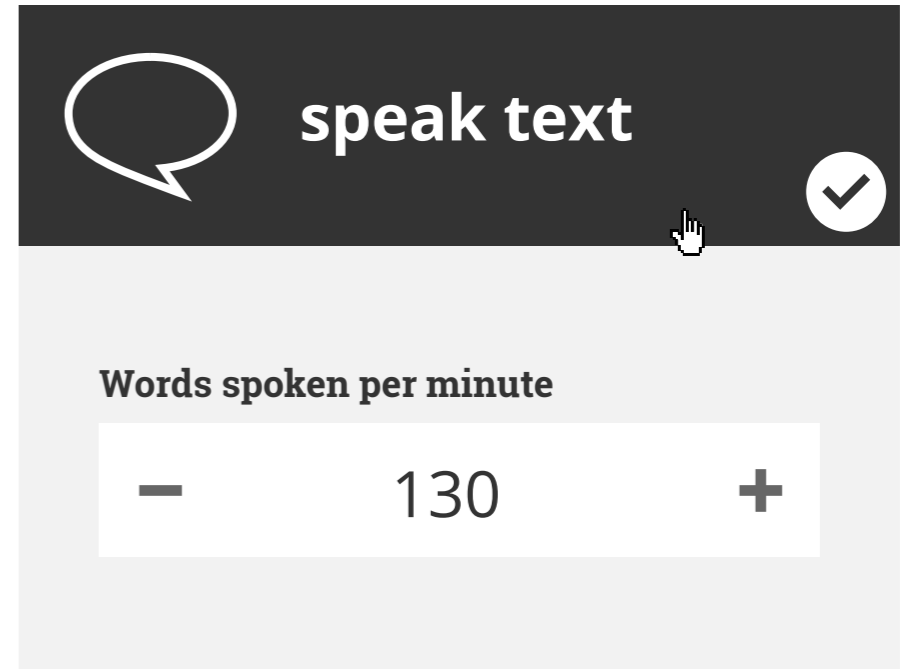

Words spoken per minute

— 130 +

Language

English

Punctuation verbosity

None

Some

Most

All

Text size

Text size

Text size

Text size

Text size

Text size

Text size