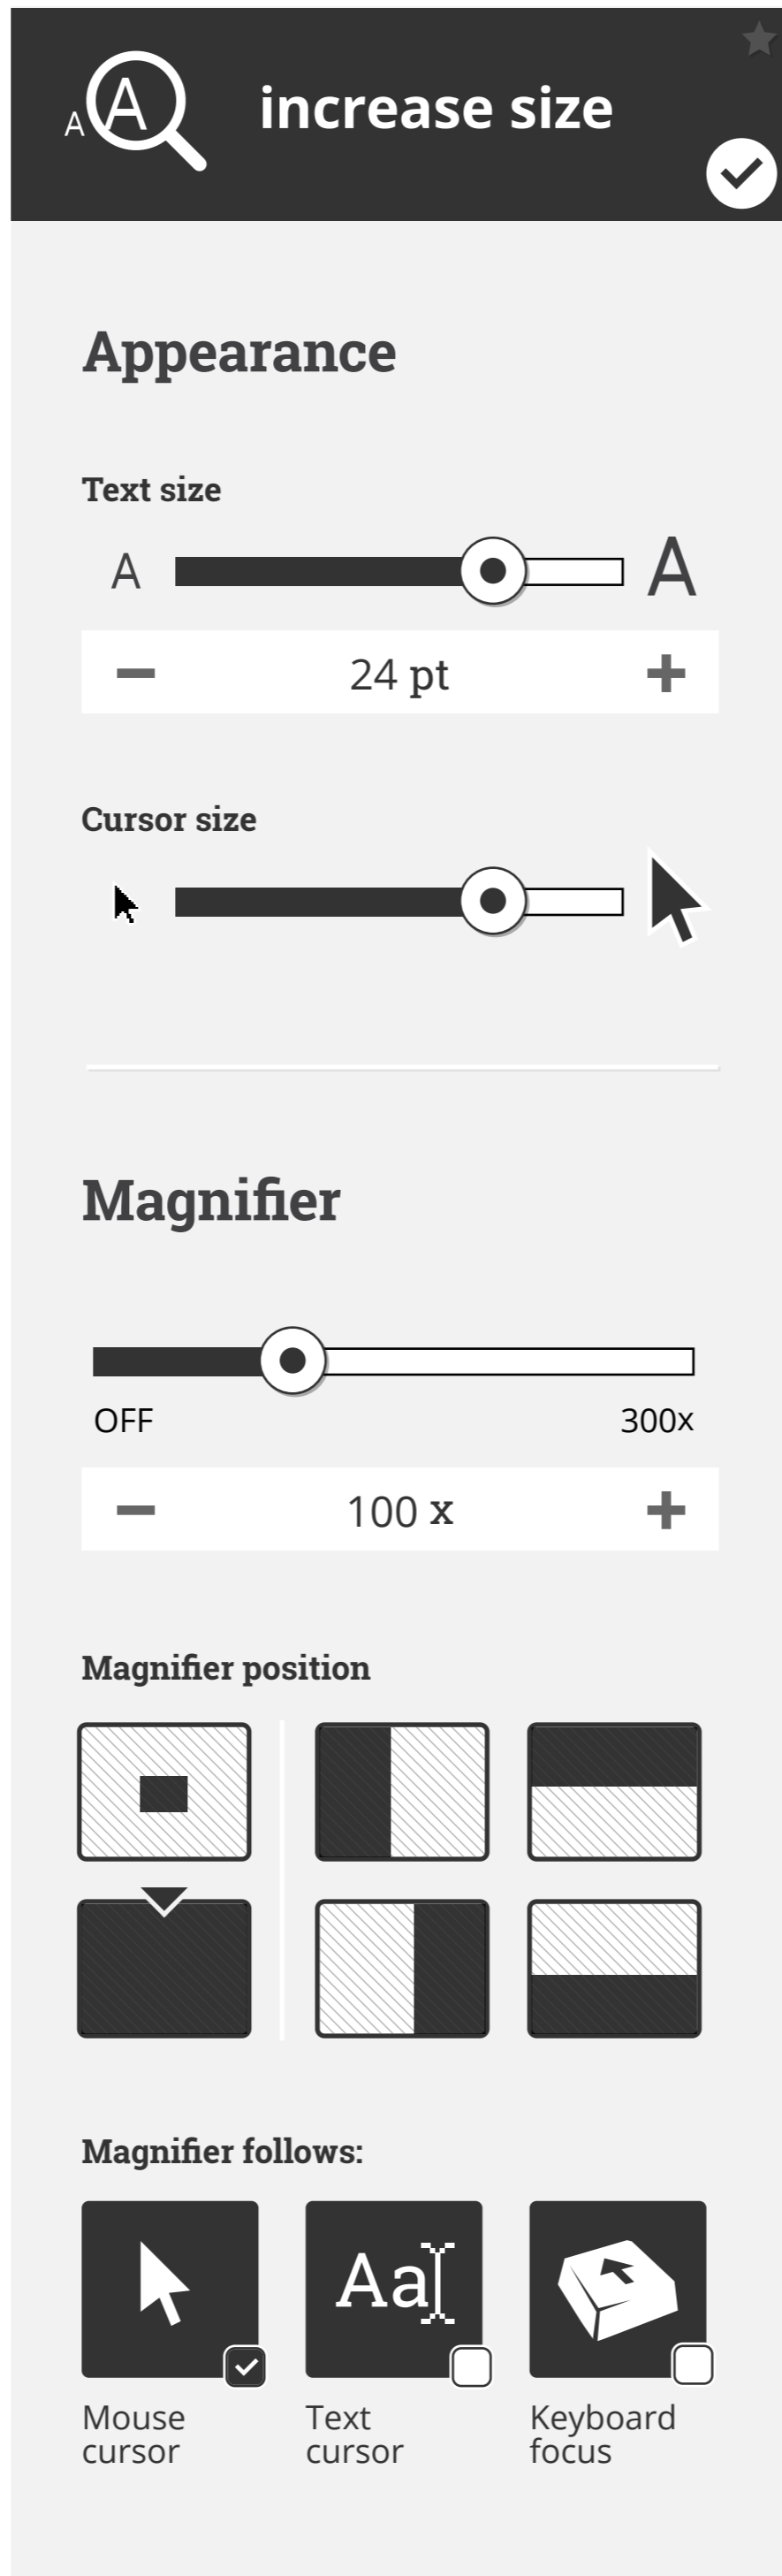

English

Punctuation verbosity

None

Some

Most

All

add contrast

increase size

Appearance

Text size

A

A

24 pt

Cursor size

SAVE

HOME SET modified

Text size

A

A

24 pt

Cursor size

HOME SET ▼

ACCOUNT

★ my preferences

All

Text size

Text size

Text size

Text size

Text size

Text size

Text size