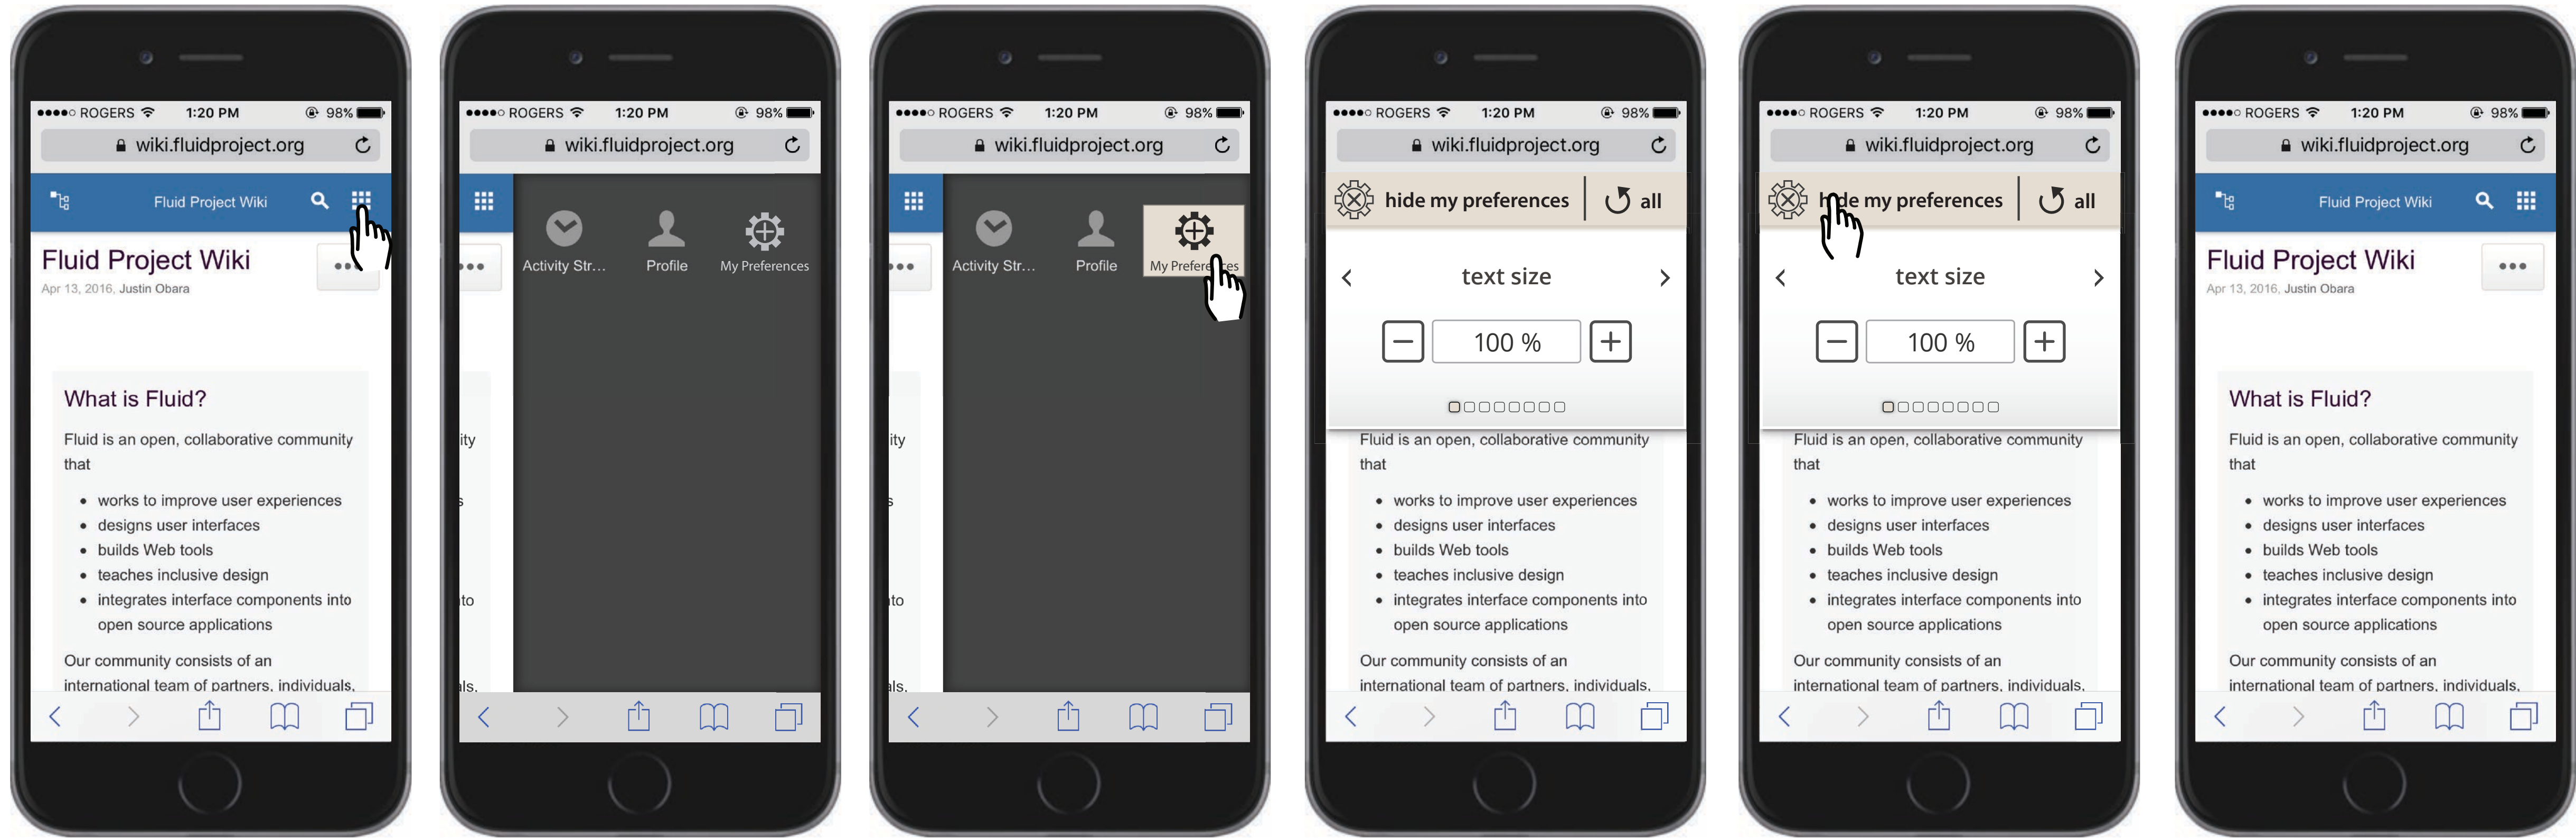

Mobile

alternate styling

Mobile - widget/header placement

preferences widget incorporated into site menu - example

show widget / header at top of page only

incorporate widget into site header