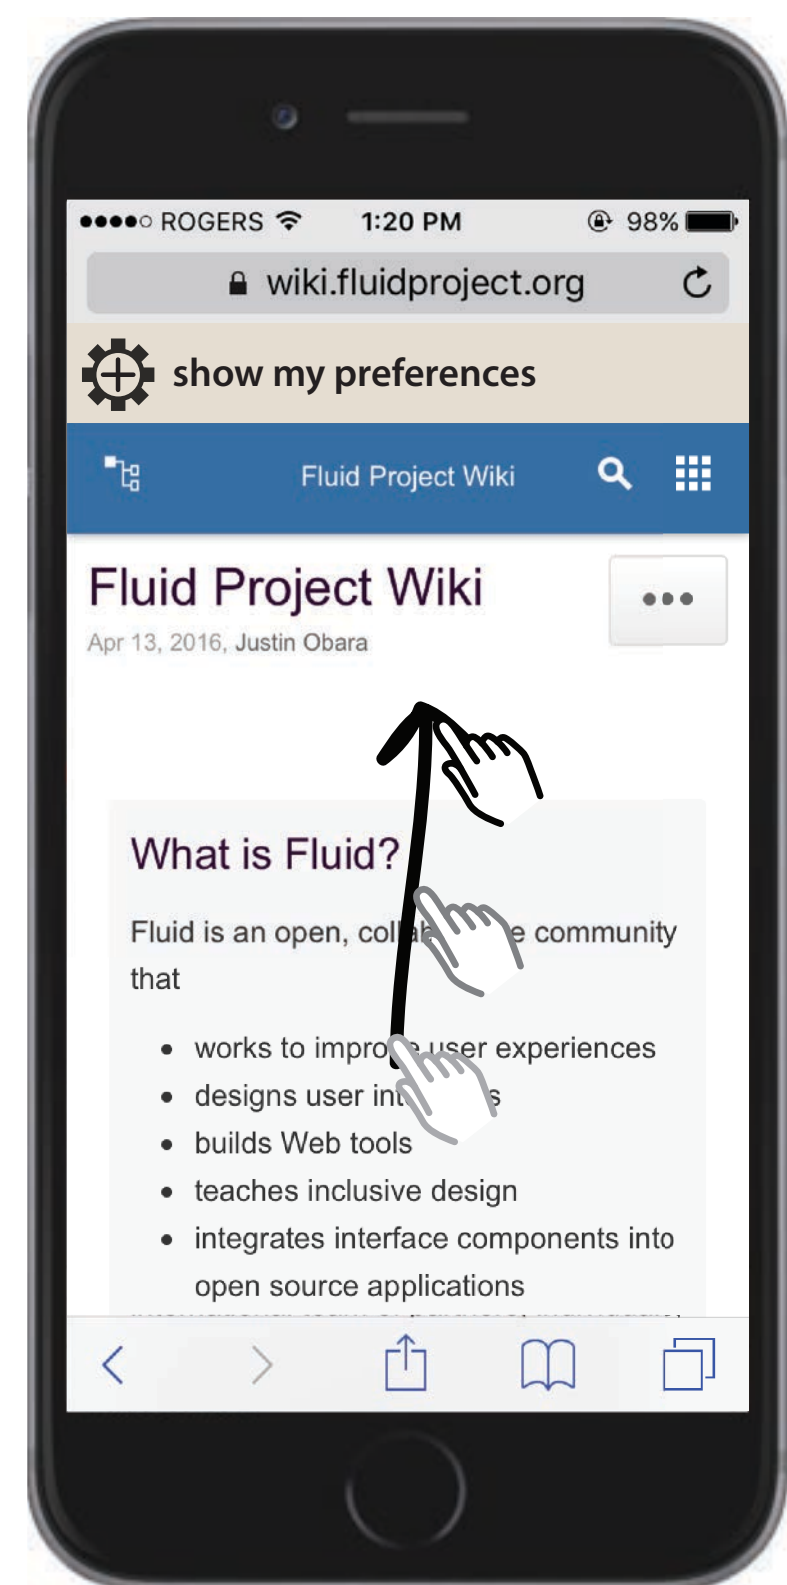

Mobile

alternate styling

Mobile - widget/header placement

preferences widget incorporated into site menu - example

show widget / header at top of page only

incorporate widget into site header