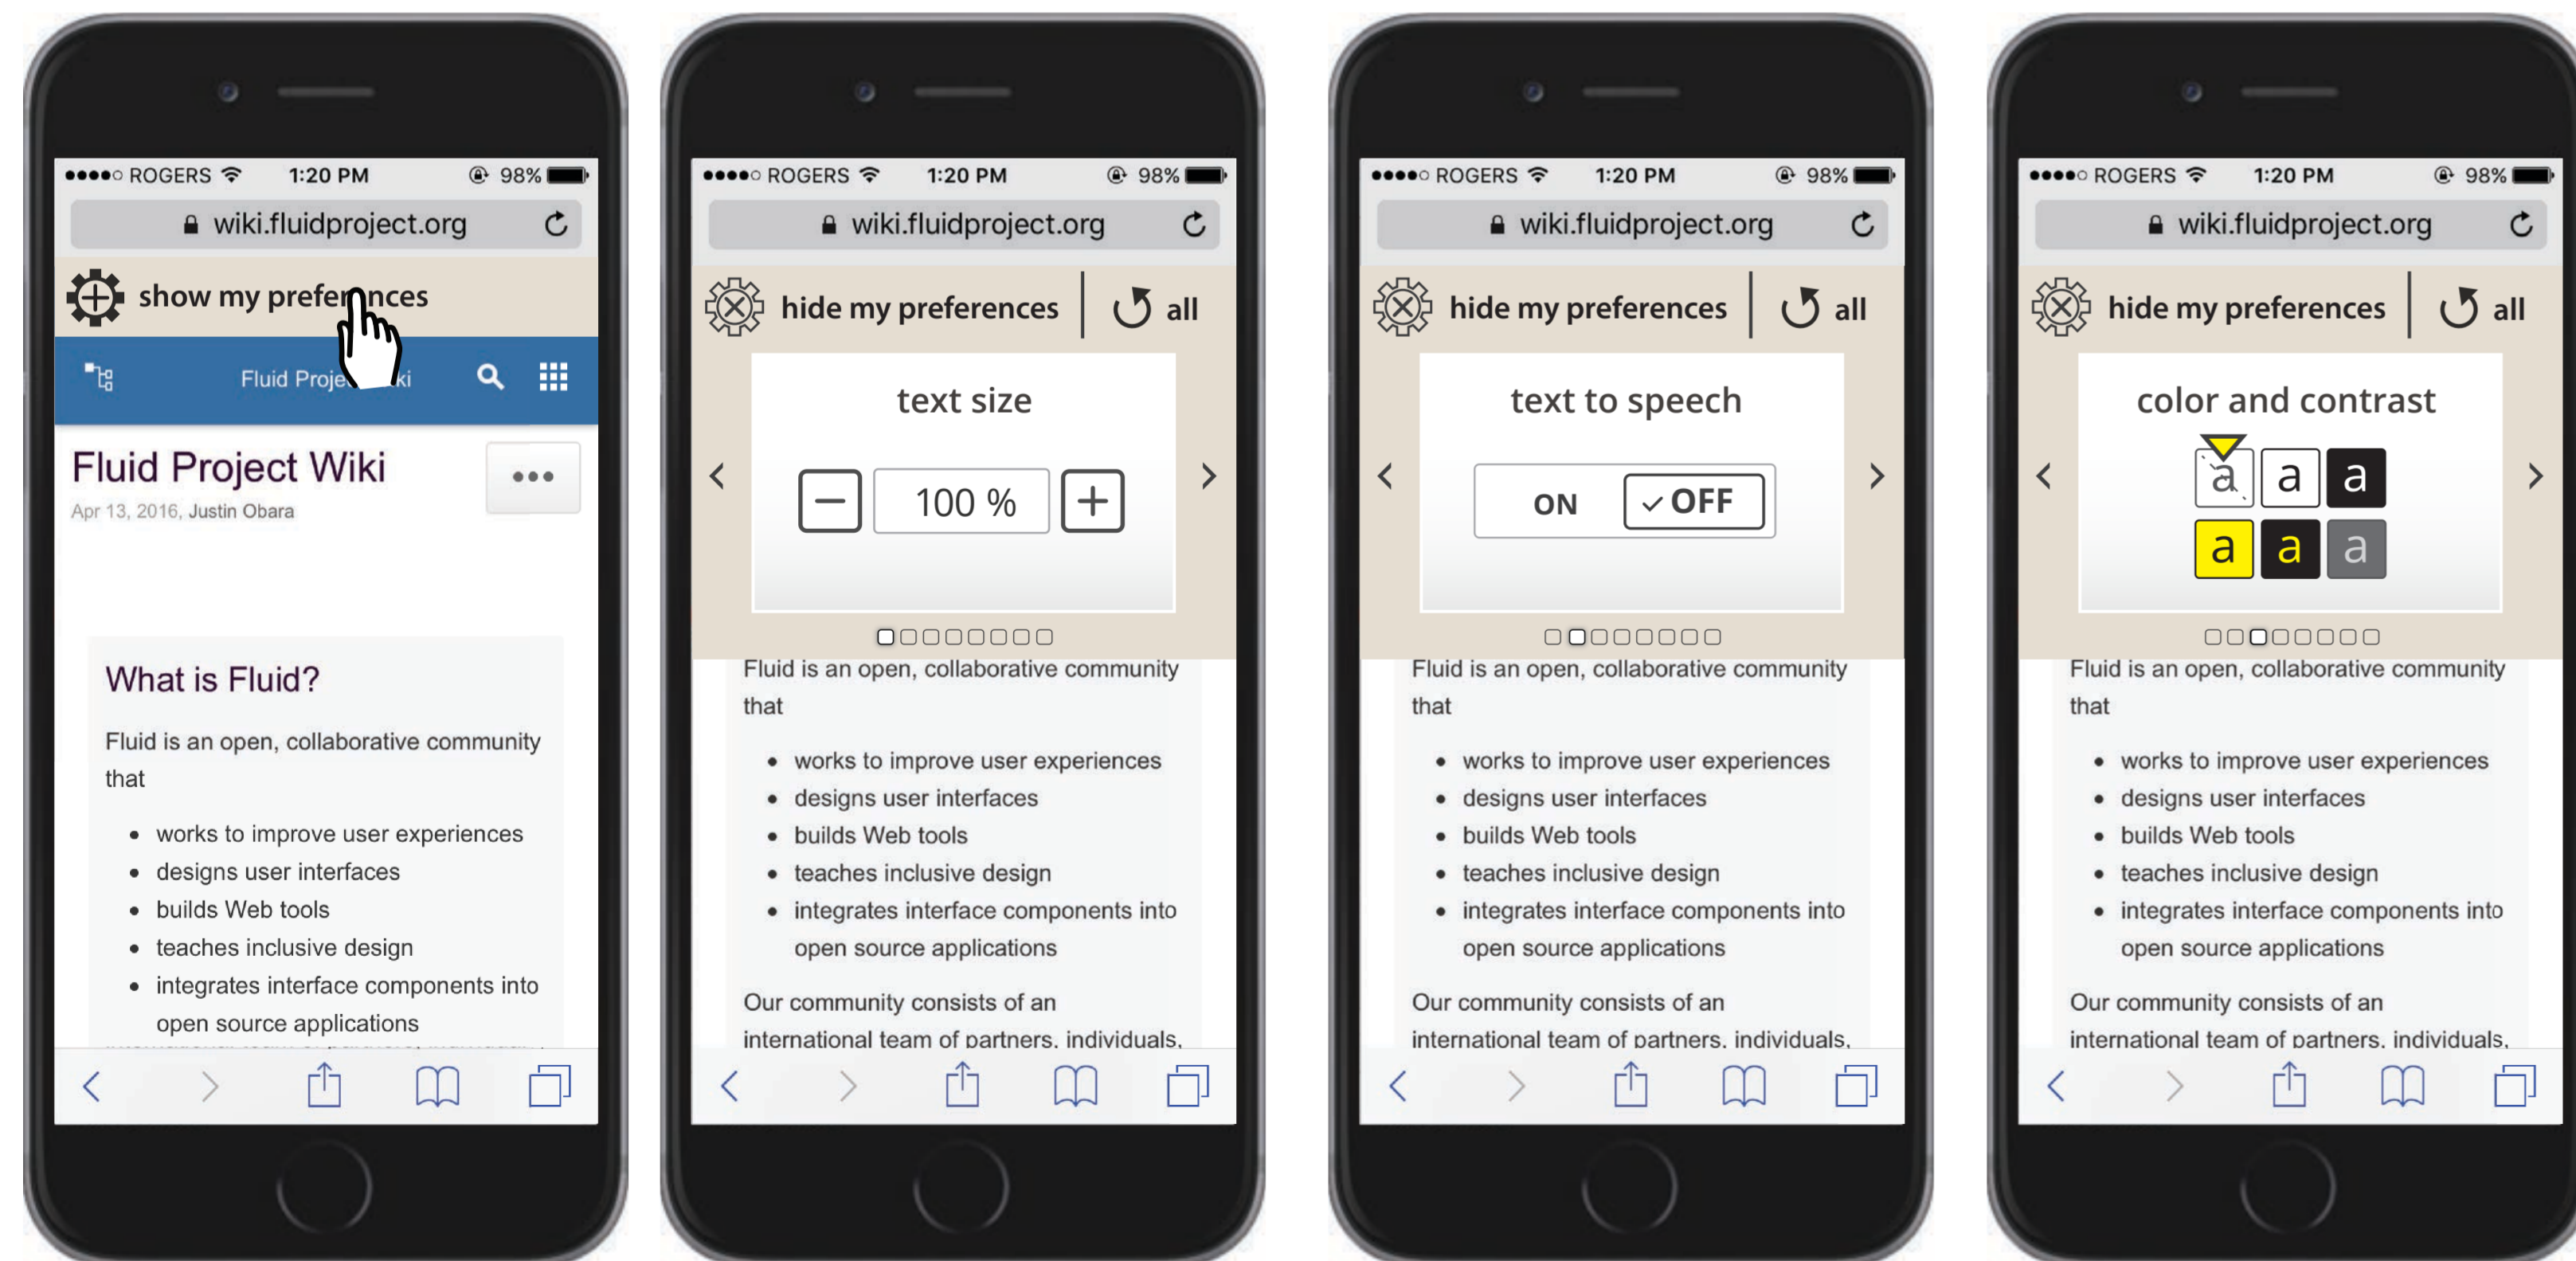

Mobile

alternate styling

Mobile - widget/header placement

preferences widget incorporated into site menu - example

show widget / header at top of page only

incorporate widget into site header