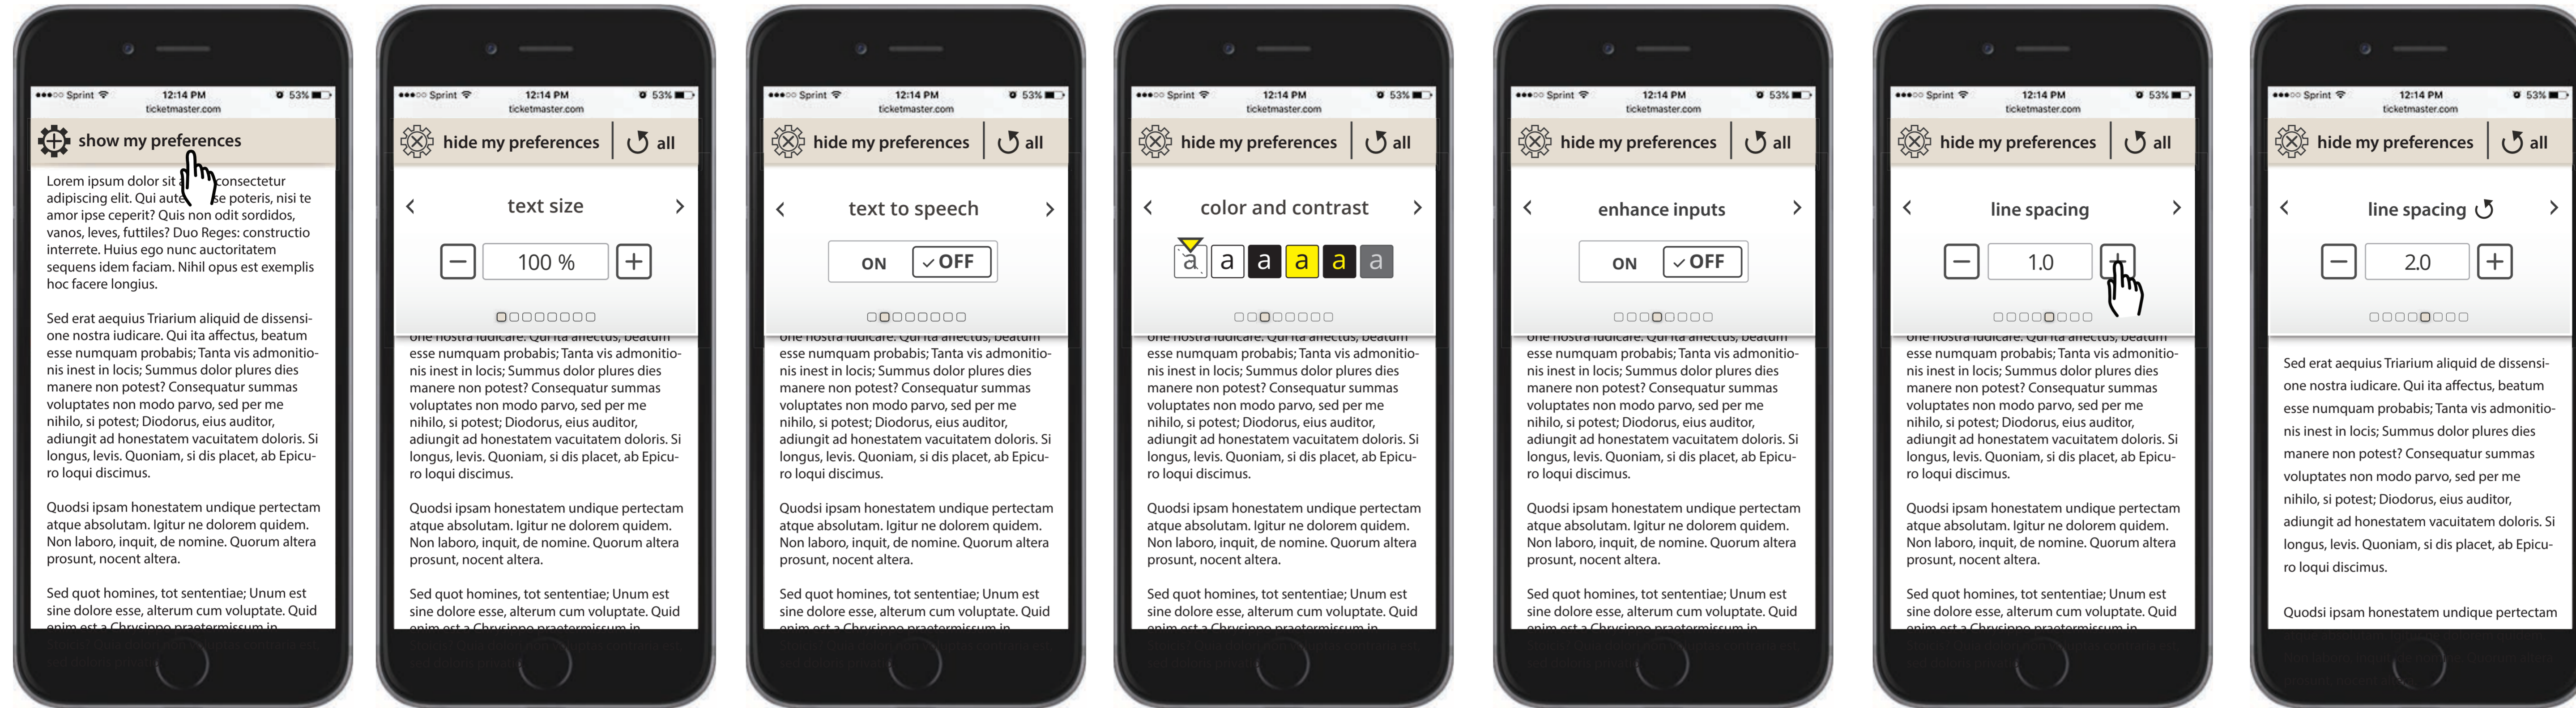

Mobile

alternate styling

Mobile - widget/header placement

preferences widget incorporated into site menu - example

show widget / header at top of page only

incorporate widget into site header